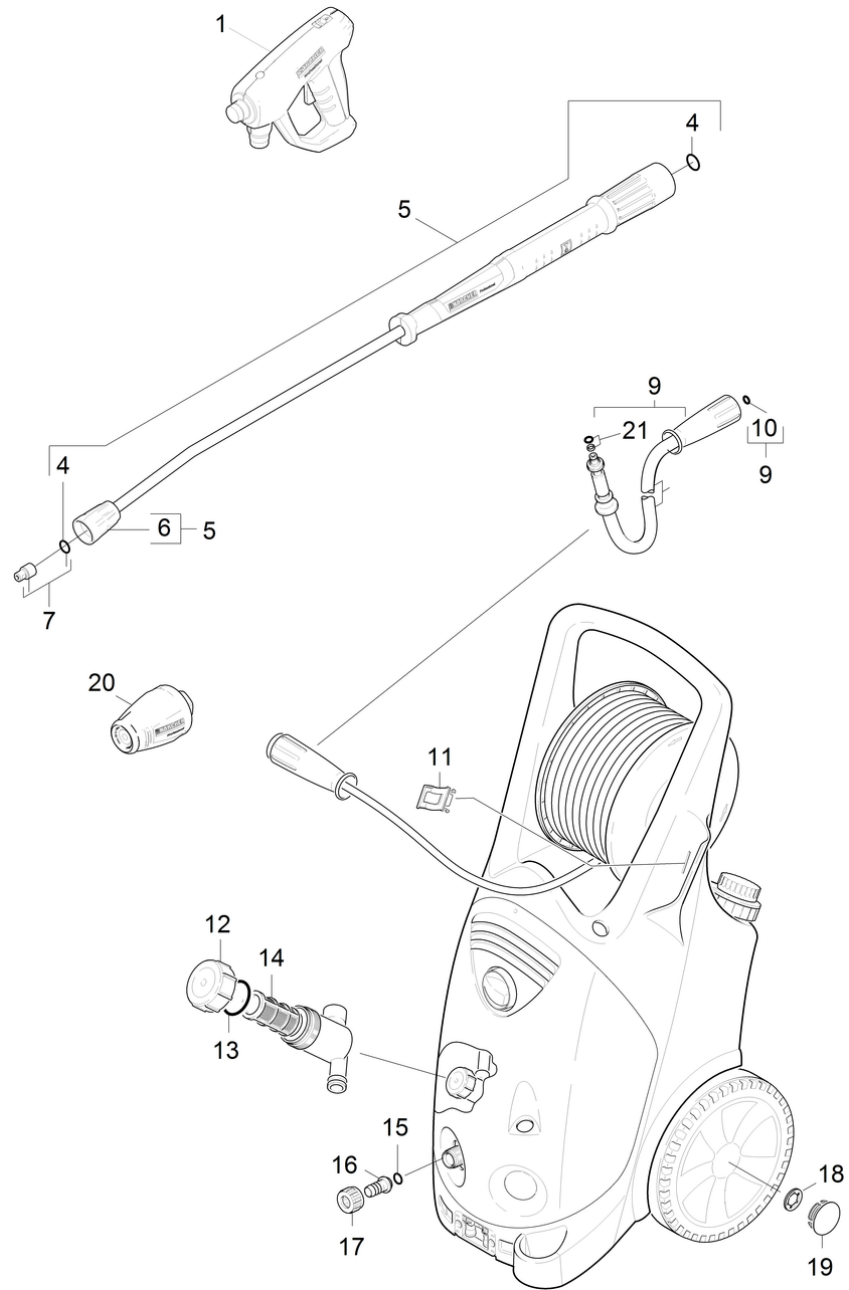

# 1020 Short spare parts list (1.286-924.3)

Professional \ High pressure cleaner cold water \ Electric motor \ HD 10/23-4SX PLUS\*EU-I \ Short spare parts list

## 1020 Short spare parts list (1.286-924.3)

Professional \ High pressure cleaner cold water \ Electric motor \ HD 10/23-4SX PLUS\*EU-I \ Short spare parts list

POS	Artikelnr	Beschrijving	Aantal	Eenheid
1	4.118-005.0	EASY!Force Advanced	1.000	ST
4	2.880-001.0	Spare part set seals TR	1.000	ST
5	4.112-000.0	Jet pipe TR 1050 mm	1.000	ST
6	4.112-011.0	Protection part TR only for replacement	1.000	ST
7	2.113-023.0	Power nozzle TR 25050	1.000	ST
7	2.113-020.0	Nozzle chemical TR 25250	1.000	ST
9	6.110-028.0	Hose assembly TR rotatable DN8 40MPa 20m	1.000	ST
10	2.880-154.0	O-RING SET	1.000	ST
11	5.044-666.0	BRACKET Strahlrohr	1.000	ST
12	5.064-453.0	Cover qusty grey	1.000	ST
13	5.363-613.0	SEAL	1.000	ST
14	6.414-681.0	FILTER CARTRIDGE	1.000	ST
15	6.362-161.0	O-RING 19,3-2,4	1.000	ST
16	5.443-291.0	SLANGNIPPEL	1.000	ST
17	5.310-076.0	MOER	1.000	ST
18	6.343-162.0	SCHIJF	1.000	ST
19	2.889-086.0	Set wheel cap	1.000	ST
20	4.114-027.0	Dirt blaster TR 050 Prof.	1.000	ST
21	4.363-691.0	O-Ring seal kpl. -nur fuer Ersatz-	1.000	ST