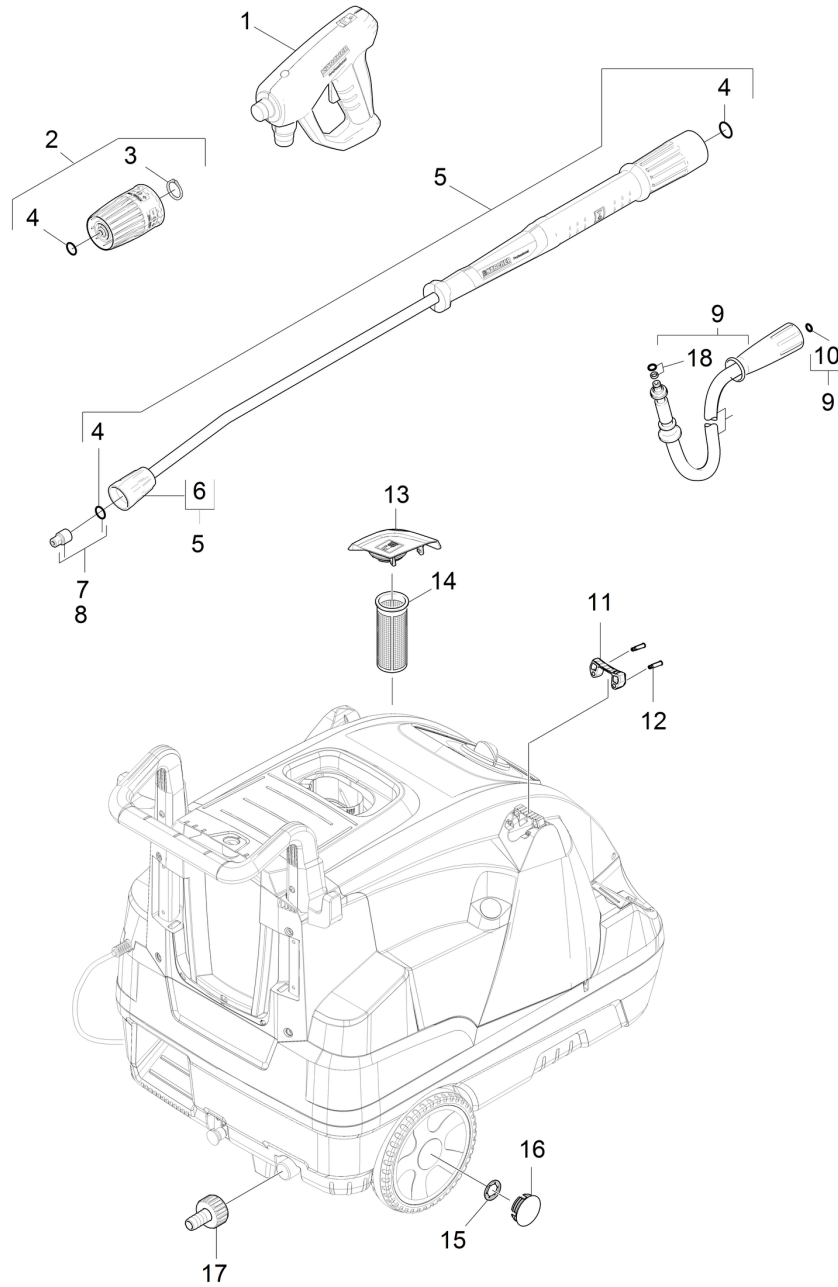

1030 Short spare parts list (1.170-902.3)

Professional \ High pressure cleaner hotwater \ Electric motor \ HDS 6/14-4 CX *EU \ Short spare parts list

1030 Short spare parts list (1.170-902.3)

Professional \ High pressure cleaner hotwater \ Electric motor \ HDS 6/14-4 CX *EU \ Short spare parts list

KÄRCHER

POS	Artikelnr	Beschrijving	Aantal	Eenheid
1	4.118-005.0	EASY!Force Advanced	1.000	ST
2	4.118-009.0	Rotary controller TR 700L	1.000	ST
3	7.343-069.0	SPRING CLIP 25x1,2	1.000	ST
4	2.880-001.0	Spare part set seals TR	3.000	ST
5	4.112-000.0	Jet pipe TR 1050 mm	1.000	ST
6	4.112-011.0	Protection part TR only for replacement	1.000	ST
7	2.113-004.0	Power nozzle TR 25035	1.000	ST
8	2.114-000.0	Steam nozzle TR 40040	1.000	ST
9	6.110-037.0	Hose assembly TR rotatable DN6 25MPa 15m	1.000	ST
10	2.880-154.0	O-RING SET	1.000	ST
11	5.424-162.0	Fixing jet pipe	1.000	ST
12	5.314-143.0	Pin fixing jet pipe	2.000	ST
13	4.064-021.0	Cover fuel complete	1.000	ST
14	5.731-039.0	FILTER	1.000	ST
15	6.343-162.0	SCHIJF	2.000	ST
16	2.889-086.0	Set wheel cap	2.000	ST
17	2.640-492.0	SET Wasseranschluss 1 "	1.000	ST
18	4.363-691.0	O-Ring seal kpl. -nur fuer Ersatz-	1.000	ST